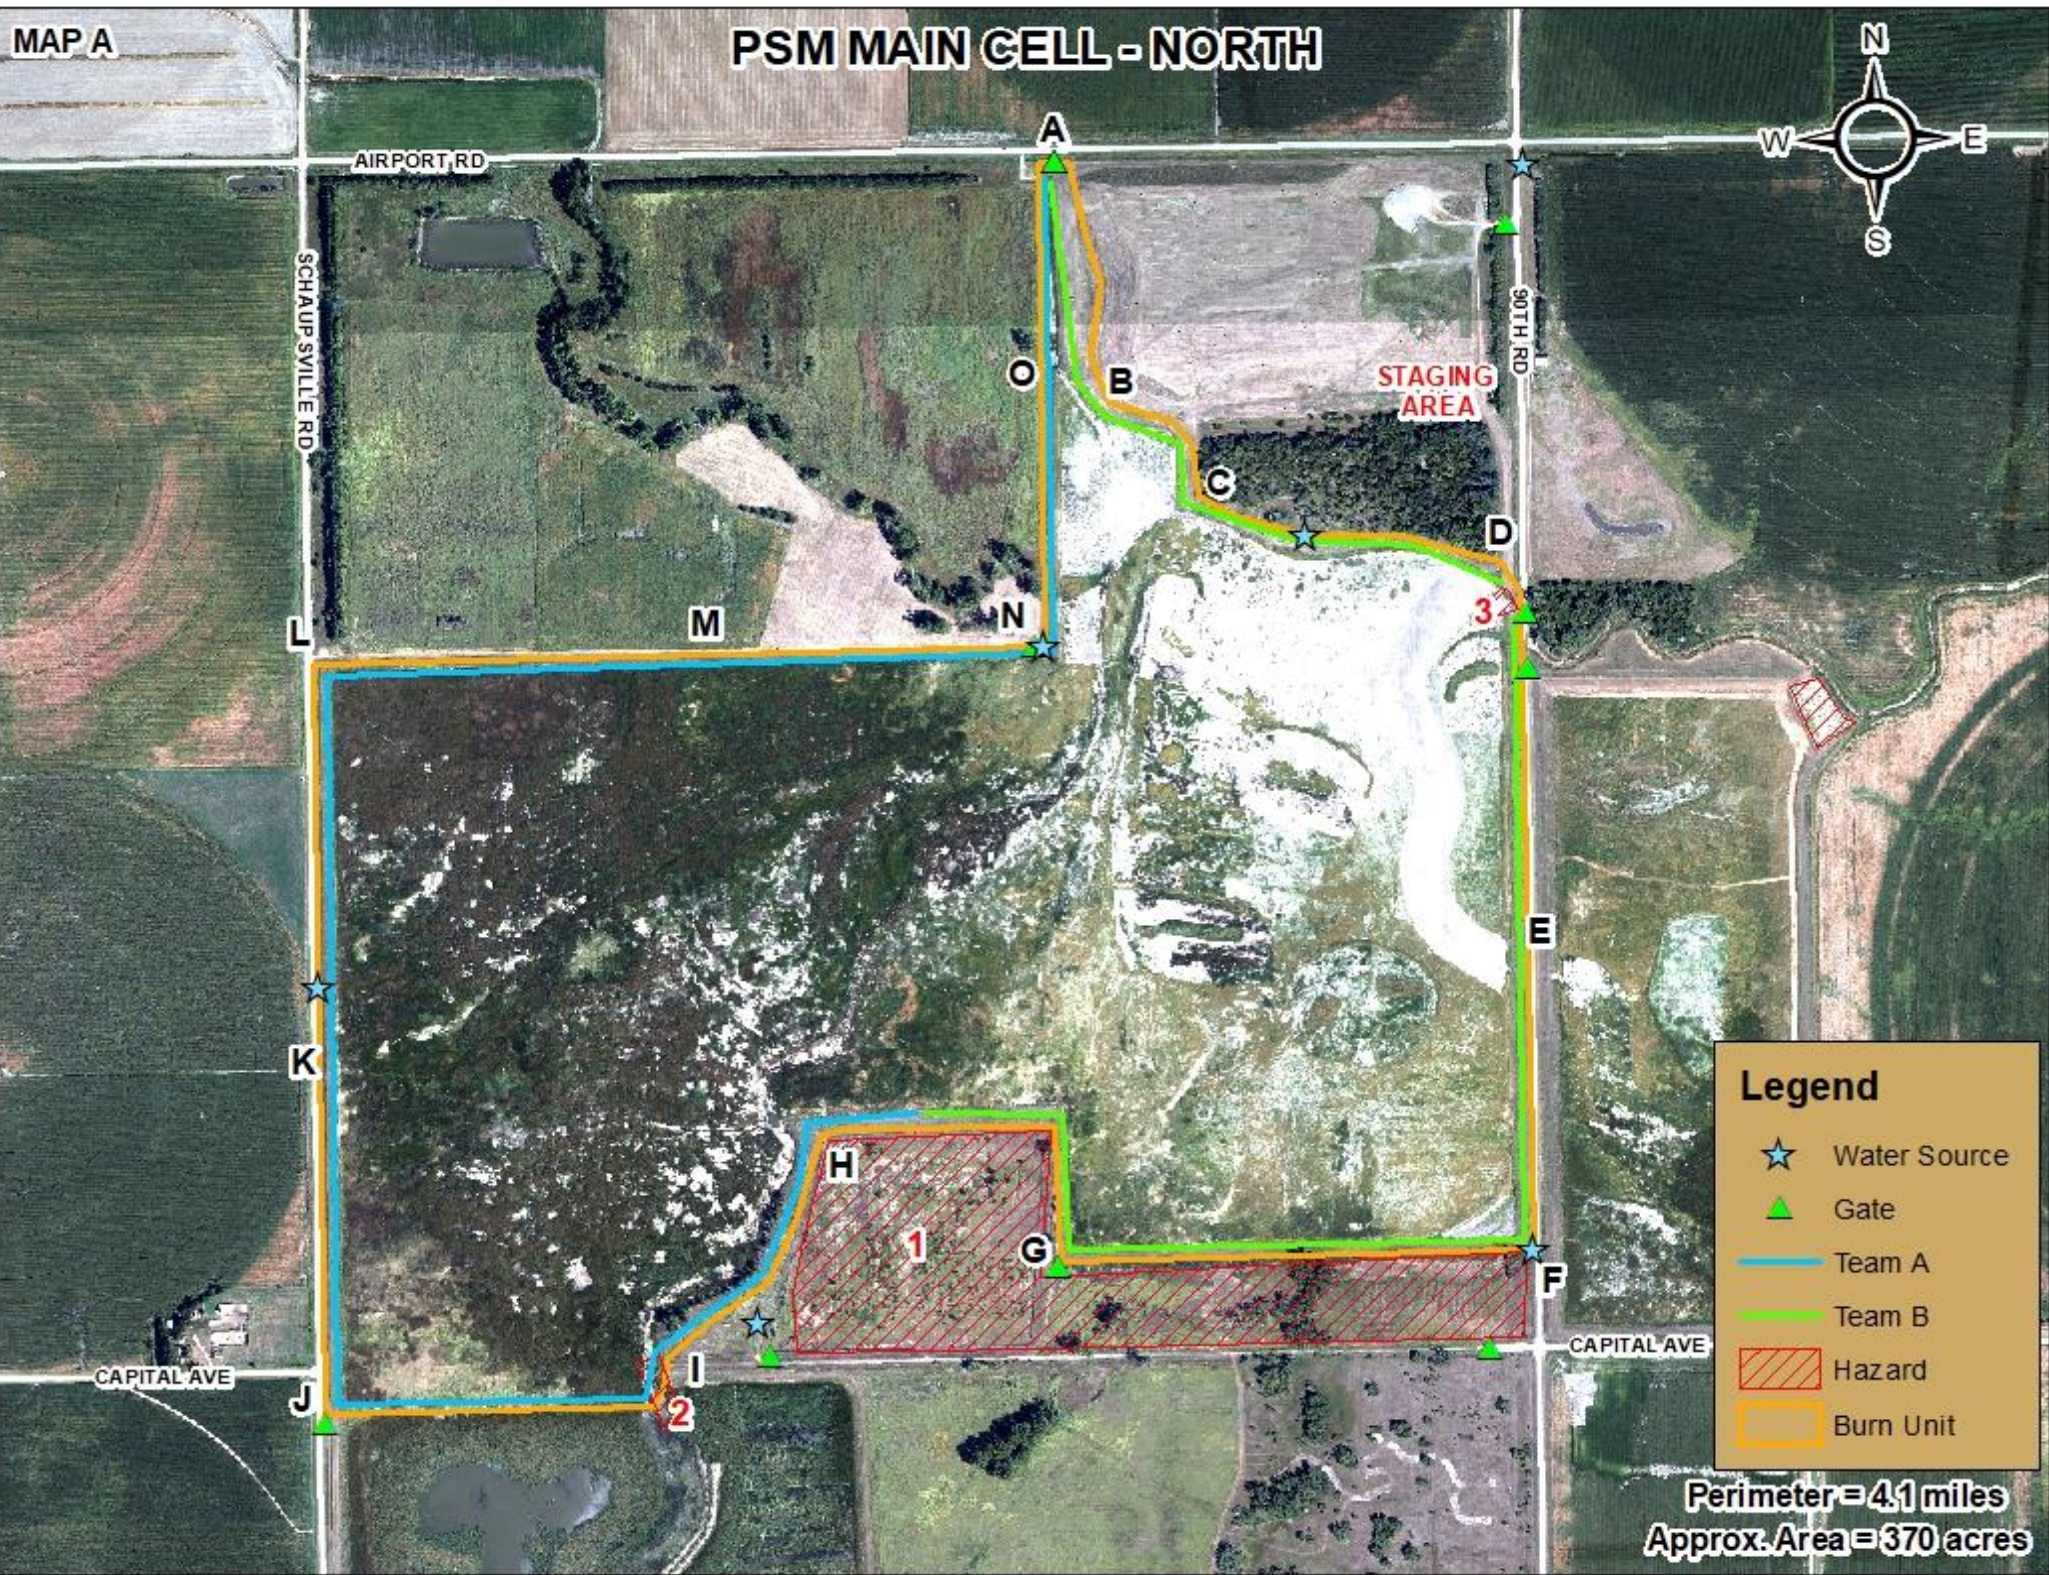

MAP A

PSM MAIN CELL - NORTH

Legend

- ★ Water Source
- ▲ Gate
- Team A
- Team B
- ▨ Hazard
- Burn Unit

Perimeter = 4.1 miles
Approx. Area = 370 acres